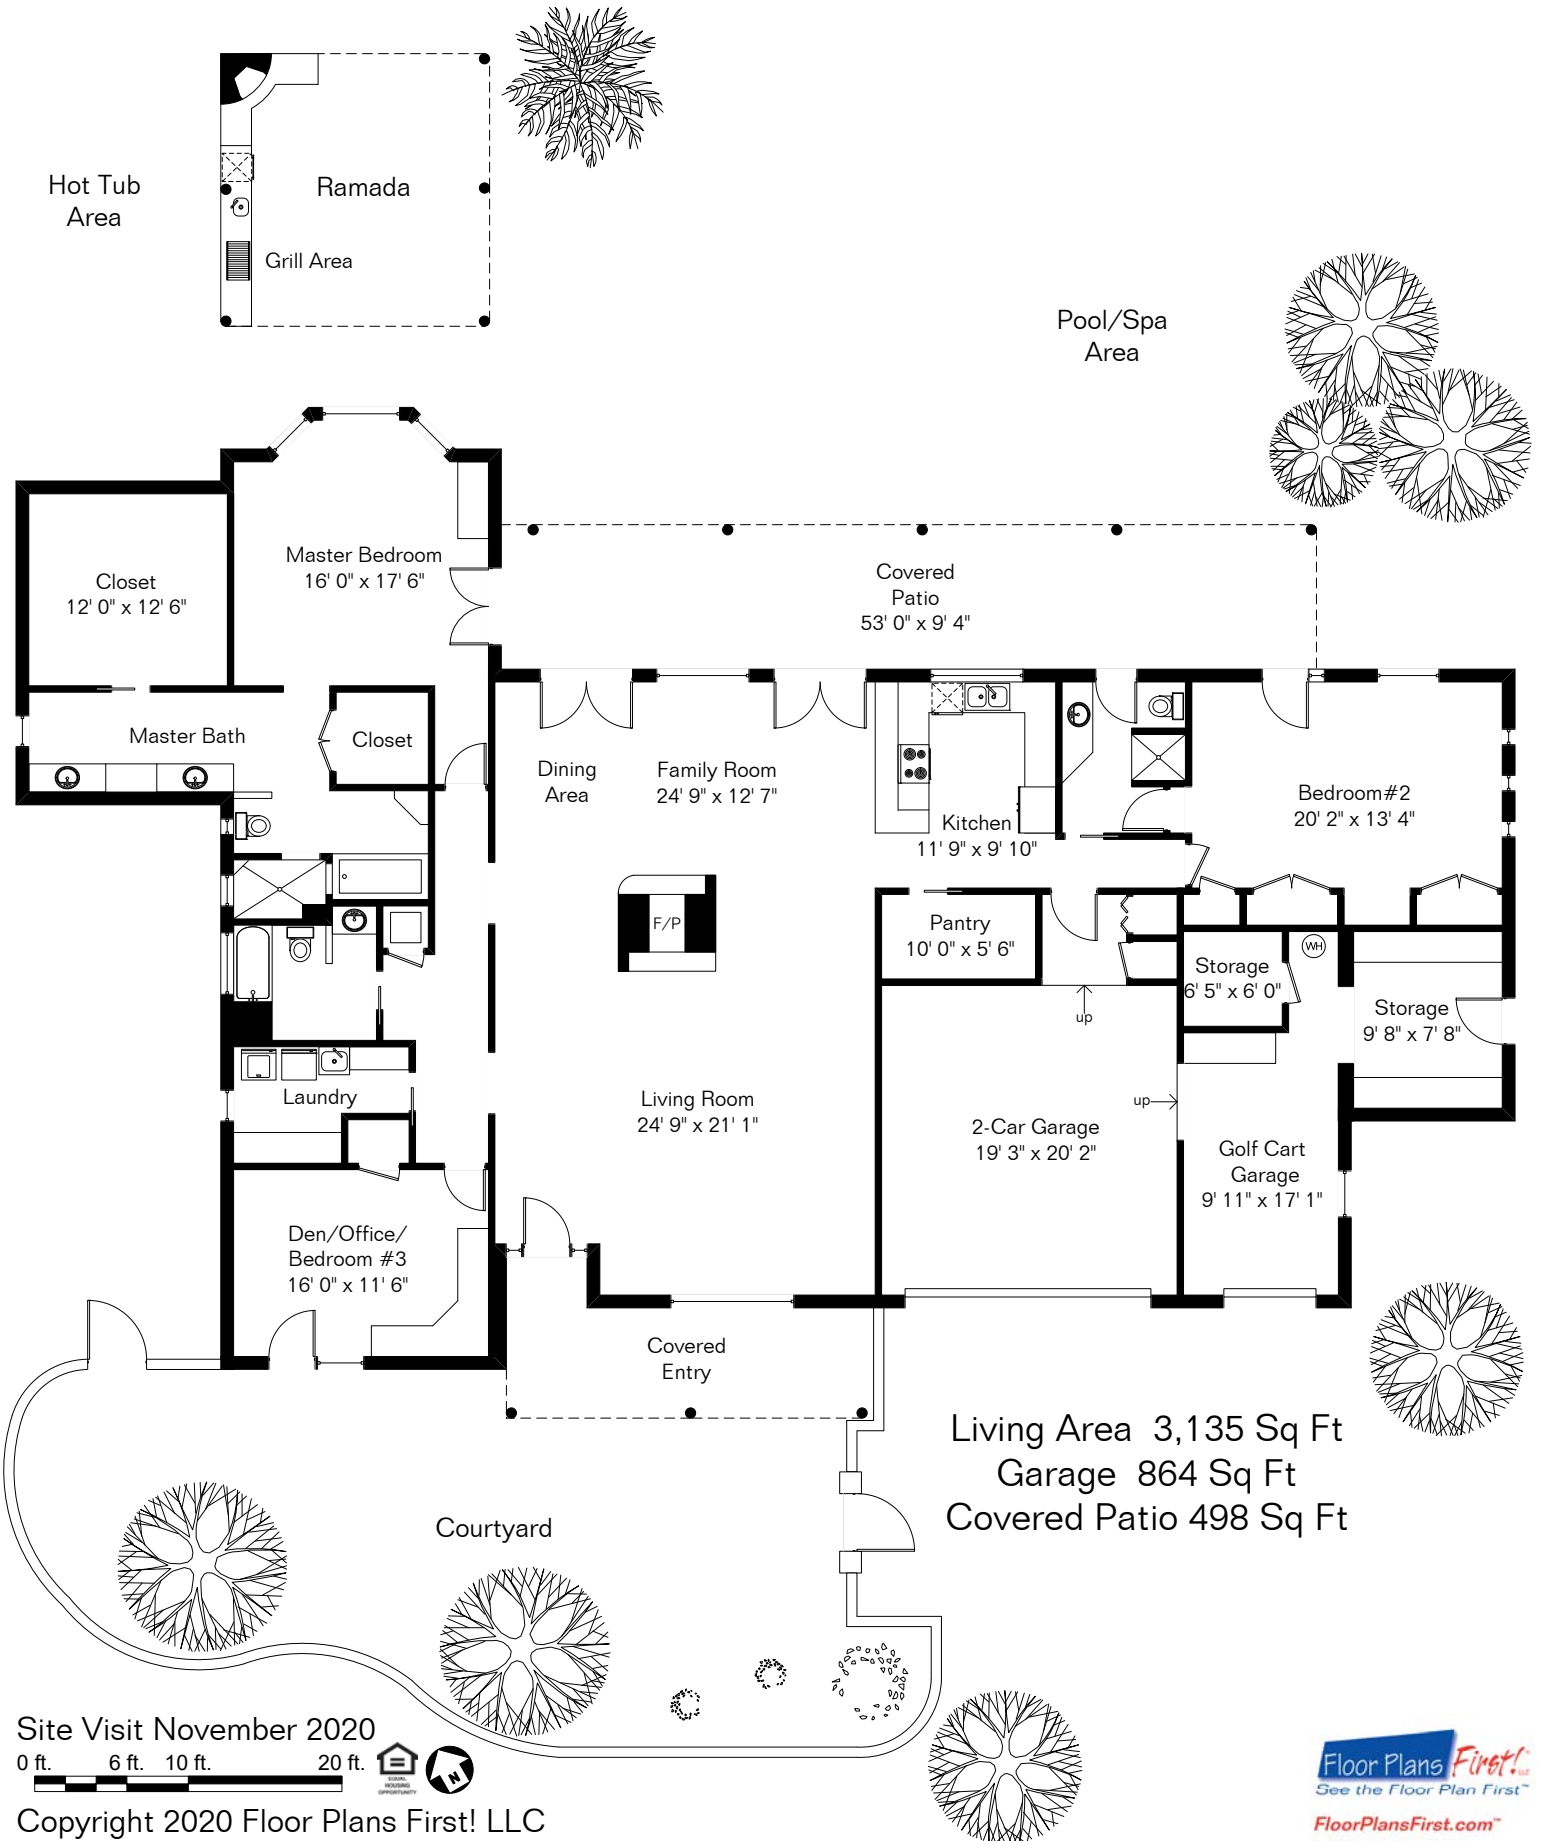

The square footages and room size information are deemed to be reliable but are not guaranteed and should be independently verified. This drawing is for marketing purposes only.

460 W Atua Pl

Site Visit November 2020

0 ft. 6 ft. 10 ft. 20 ft.

Copyright 2020 Floor Plans First! LLC
All Rights Reserved.

Floor Plans First!
See the Floor Plan First!

FloorPlansFirst.com
(520) 881-1500